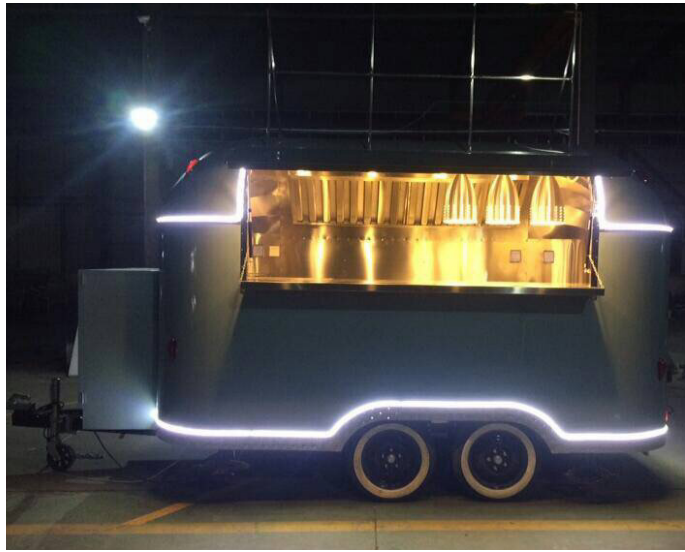

DESCRIPTION

Exterior mirror stainless steel, middle layer insulation cotton, interior wall, matte stainless steel.

STAINLESS STEEL FOOD TRUCK - MATTE

| MODEL | SIZE | WEIGHT |
|----------|---------------------------|--------|
| EWK-650S | 650*200*200 750*200*240 | 1000kg |
| EWK-500S | 500*200*200 580*200*240 | 800kg |
| EWK-400S | 400*200*200 480*200*240 | 750kg |

DESCRIPTION

Exterior mirror or matte stainless steel, middle layer insulation cotton, interior stainless steel or white plate material.

STAINLESS STEEL TRAILER (GALVANIZED)

| MODEL | SIZE | WEIGHT |
|-----------|---------------------------|--------|
| EWK-400SG | 400*200*200 480*200*240 | 960kg |
| EWK-350SG | 350*200*200 450*200*200 | 700kg |

DESCRIPTION

Exterior galvanized sheet material, middle layer insulation cotton, interior matte or embossed stainless steel.

ROUND STAINLESS STEEL FOOD TRAILER

MODEL

EWK-370SK

SIZE

250*200*200 | 370*200*200

WEIGHT

500KG

DESCRIPTION

Exterior shin stainless steel,
middle layer insulation cotton,
interior matte stainless steel.

ROUND TRAILER WITH SUNSHADE SLIDER

MODEL

EWK-400SH

DESCRIPTION

With sunshade sliding windows